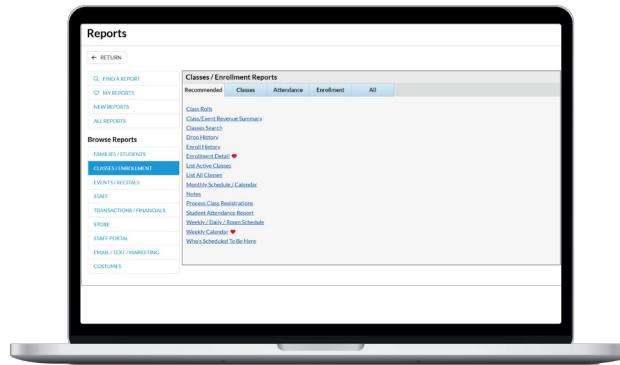

Lesson #21 - Enrollment Reports

In this lesson, explore Jackrabbit's customizable enrollment reports for families, students, and classes. Analyze enrollment trends, retention, and revenue with reports like Drop History, Enroll History, Enrollment Detail, and Enrollment Snapshot.

**Expand/Collapse
All**

📄 Lesson Outline

📄 End of Lesson Quiz

➔ [Click here to continue to the Practice Exercises.](#)

🗣️ [Click here to provide feedback on this lesson.](#)
