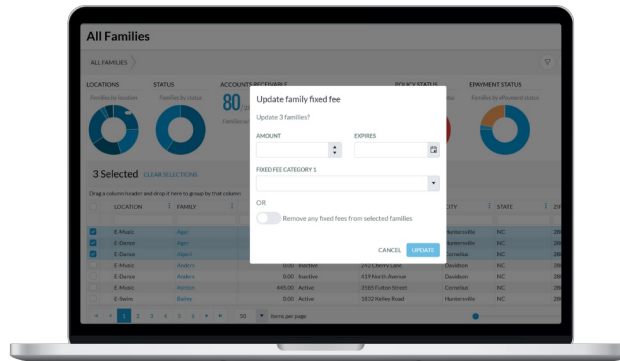

Lesson #12 - Fixed Fees

In this lesson, you'll learn when and how to apply Student and Family Fixed Fees to override standard tuition and post a customized fee to the family's account.

**Expand/Collapse
All**

▢ Lesson Outline

▢ End of Lesson Quiz

➔ [Click here to continue to Lesson #13.](#)

🗣️ [Click here to provide feedback on this lesson.](#)
