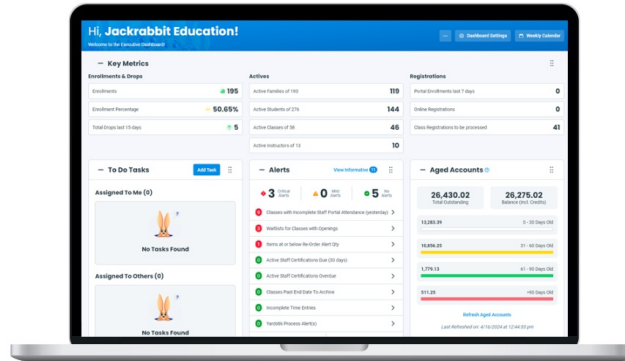

Lesson #3 - The Executive Dashboard

In this lesson, you'll explore each area of the Executive Dashboard to gain a comprehensive understanding of its functionality and how it can enhance your decision-making processes.