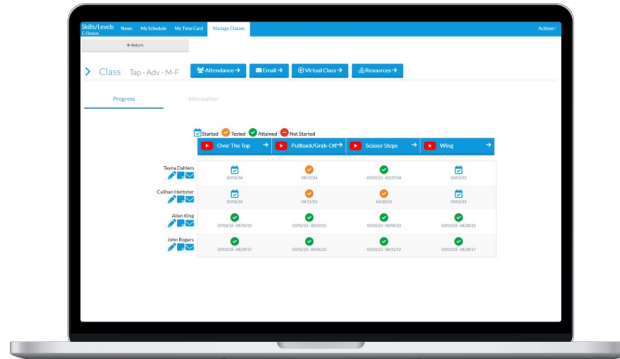

Lesson #4 - Staff Portal - Updates Skills/Levels

In this lesson, you'll learn how to efficiently update and track student skills/levels in the Staff Portal, ensuring accurate progress monitoring.

**Expand/Collapse
All**