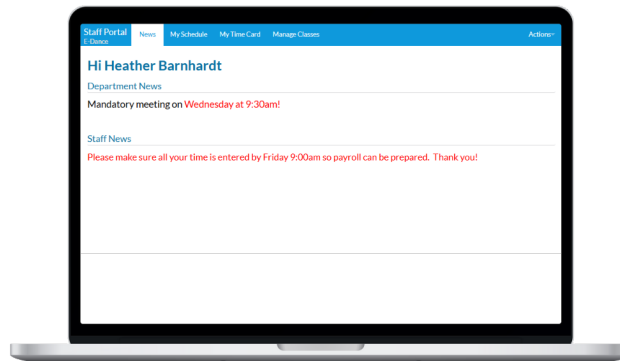

Lesson #1 - Staff Portal - The Basics

In this lesson, you'll learn the basics of the Staff Portal including how to view your schedule, manage your classes, and send emails directly from the Staff Portal.