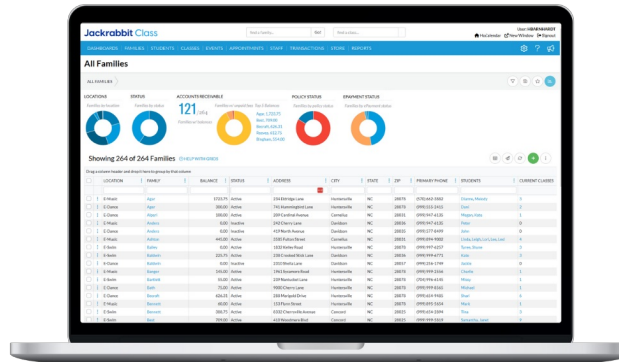

Lesson #2 - Search in Jackrabbit

This lesson is designed to help you search for people and classes, navigate the All Families, All Students, and All Classes pages, and utilize the Search Staff and Search Transactions reports.

This lesson is also included in the Supervisors and Managers role. If you have already completed the lessons in that section, skip ahead to Lesson #3.

Expand/Collapse All

Lesson Outline

End of Lesson Quiz